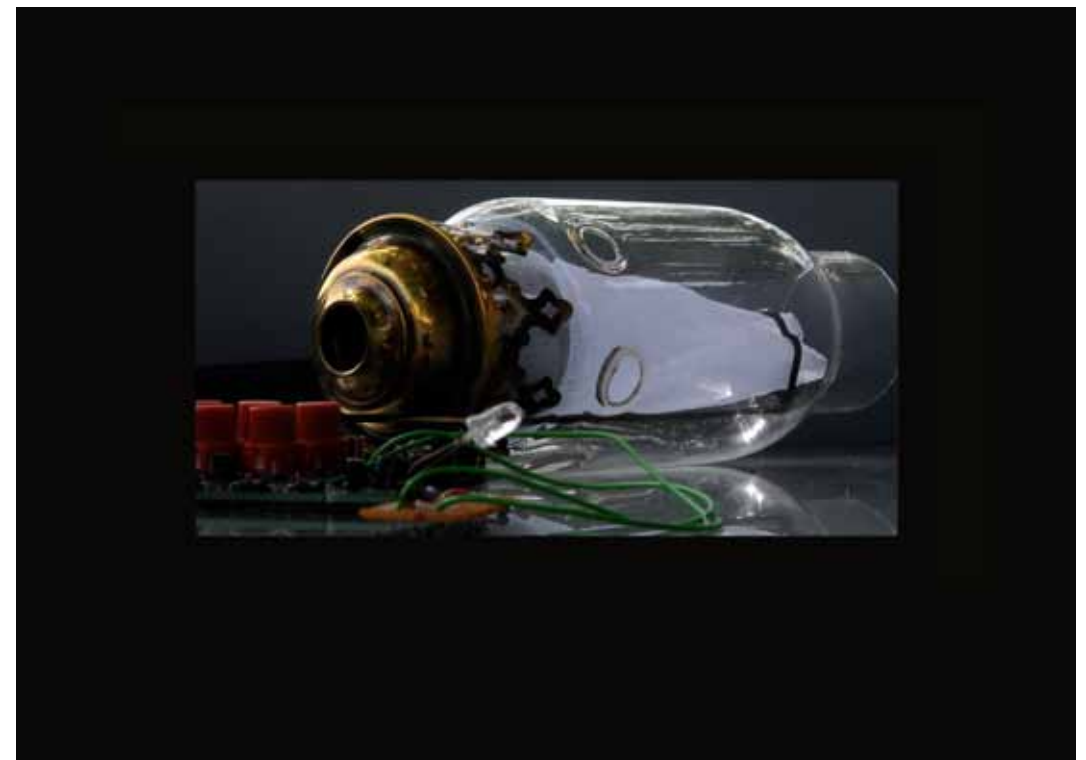

Ecke Bonk – 50cc Eau du Forestay, 110gr Auer von Welsbach
... et quelques rayons cosmiques

First Show of the Kunsthalle Marcel Duchamp, Cully
Architect: Mélanie Althaus
Opening: Thursday, 6 May 2010, 19:00
Exhibition: 7 May to 13 June 2010

Ecke Bonk, Taking Water from the Forestay Waterfall, Bellevue-Chexbres, 05. 05. 2010, 10:15 am